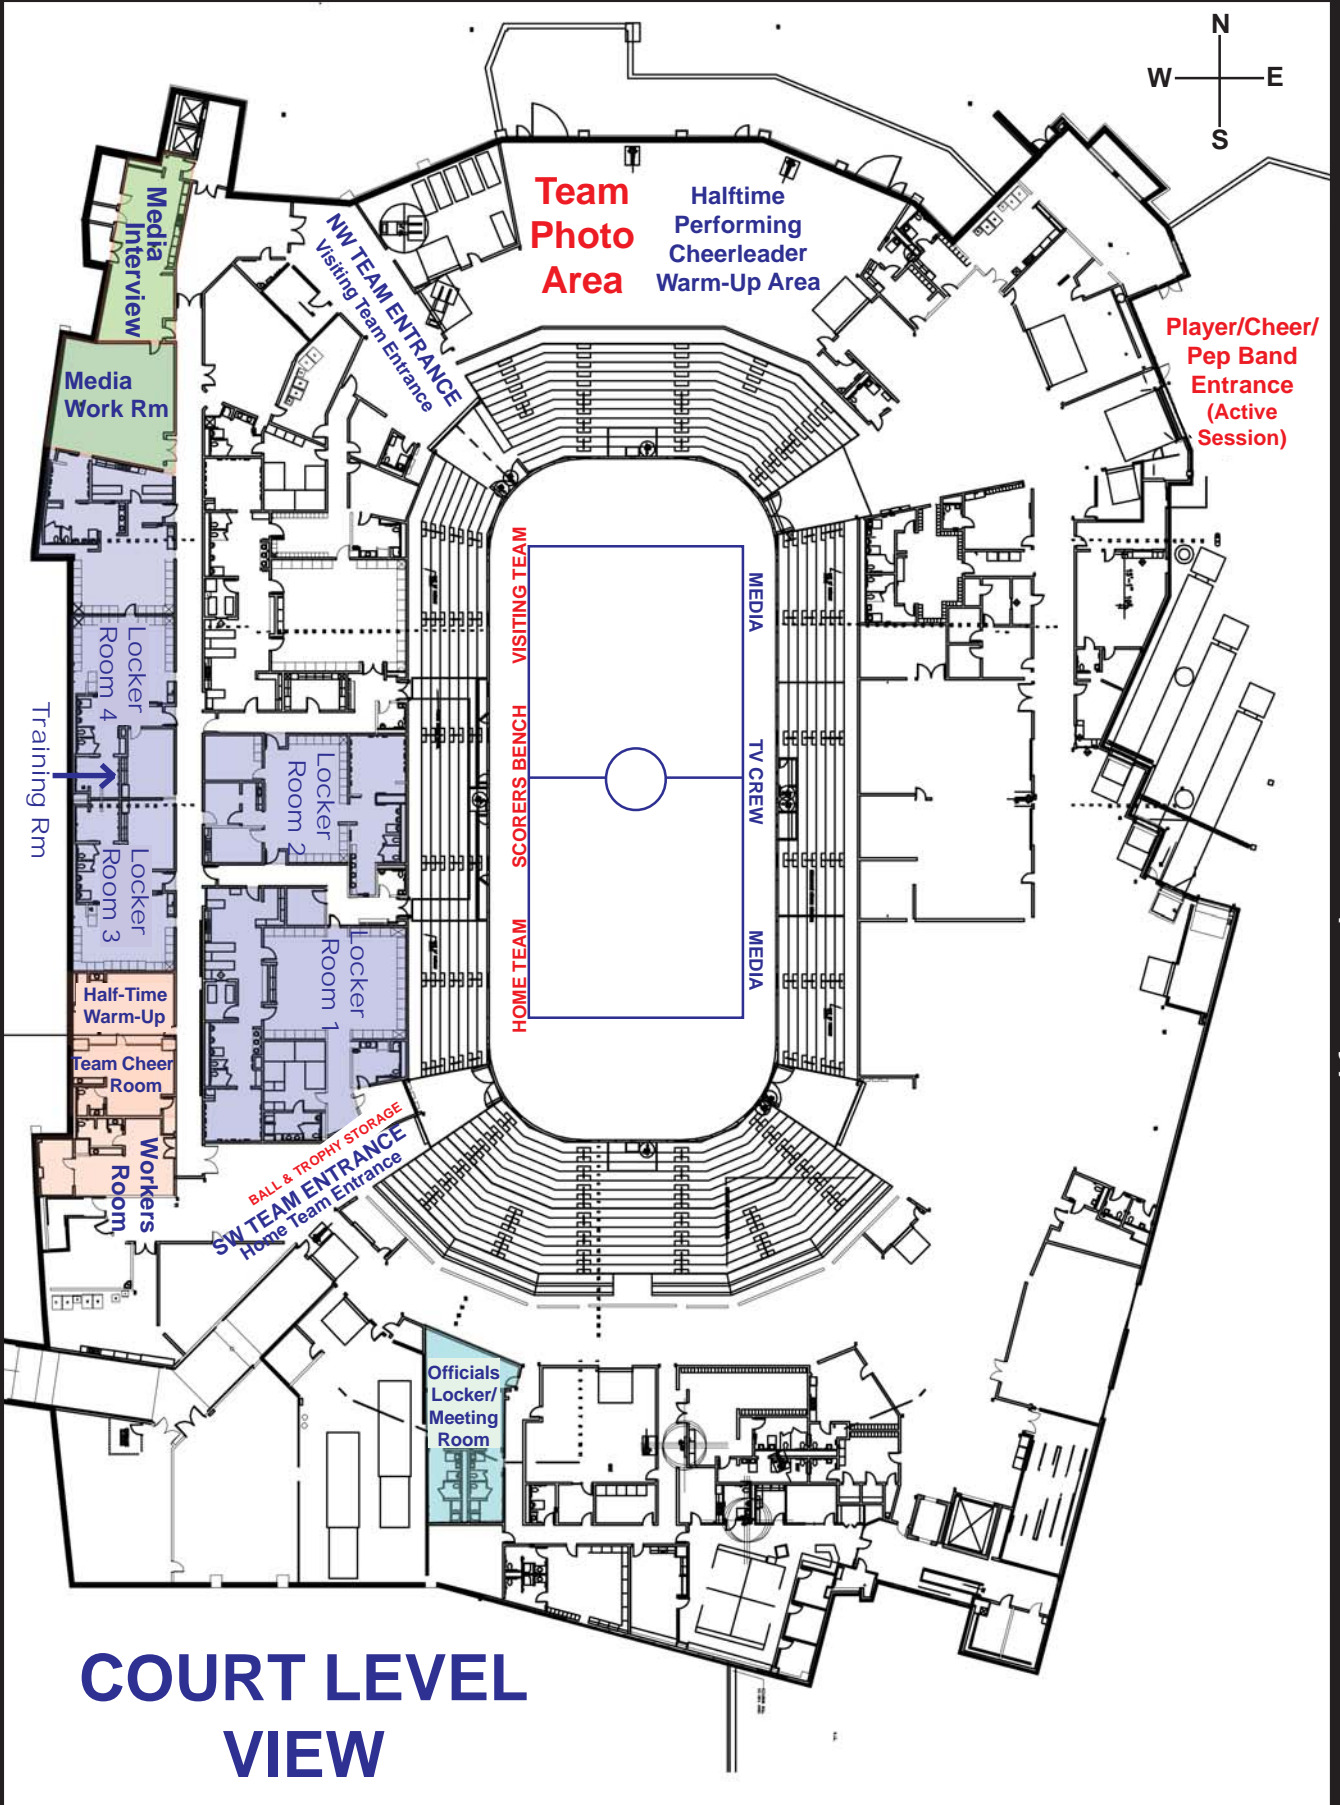

CROCKER STREET

2nd Street (one way)

3rd Street (one way)

COURT LEVEL VIEW

CENTER STREET

2012 BOYS' BASKETBALL

I-235

OVERFLOW PEP BUS PARKING
(\$25 FEE FOR PARKING)

ENTRANCE FOR PRIORITY PARKING
(PART OF GENERAL LOT)

PEP BUS PARKING
Off 5th Street
(Free as available)

PARK
PEP BUS DROP-OFF

VIP PRIORITY PARKING

MEDIA & WORKER ENTRANCE

NORTH TICKET ENTRANCE
(Advance ticket sales only)

PLAYER/CHEER/PEP BAND ENTRANCE
(Active Session)

CROCKER STREET

VETS AUDITORIUM

WELLS FARGO ARENA

7TH STREET

6TH STREET

5TH STREET

3RD STREET